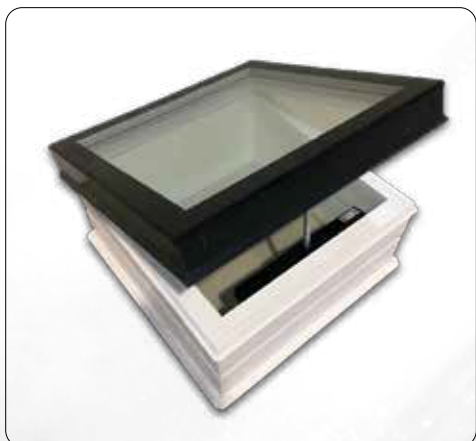

set NO FRAME světlík na manžetě kolmé, trojsklo, otevírací

Kód	Popis	Cena bez DPH
BOX1000016	NO FRAME OPE/EL 3glass, PVC UP H15V A60x60 B60x60	19 764,00 Kč
BOX1000017	NO FRAME OPE/EL 3glass, PVC UP H15V A60x90 B60x90	23 355,00 Kč
BOX1000018	NO FRAME OPE/EL 3glass, PVC UP H15V A70x70 B70x70	22 275,00 Kč
BOX1000019	NO FRAME OPE/EL 3glass, PVC UP H15V A70x100 B70x100	26 217,00 Kč
BOX1000020	NO FRAME OPE/EL 3glass, PVC UP H15V A75x120 B75x120	29 689,00 Kč
BOX1000021	NO FRAME OPE/EL 3glass, PVC UP H15V A80x80 B80x80	25 020,00 Kč
BOX1000022	NO FRAME OPE/EL 3glass, PVC UP H15V A80x130 B80x130	38 887,00 Kč
BOX1000023	NO FRAME OPE/EL 3glass, PVC UP H15V A90x90 B90x90	27 999,00 Kč
BOX1000024	NO FRAME OPE/EL 3glass, PVC UP H15V A90x120 B90x120	42 158,00 Kč
BOX1000025	NO FRAME OPE/EL 3glass, PVC UP H15V A90x150 B90x150	47 280,00 Kč
BOX1000026	NO FRAME OPE/EL 3glass, PVC UP H15V A100x100 B100x100	40 582,00 Kč
BOX1000027	NO FRAME OPE/EL 3glass, PVC UP H15V A100x130 B100x130	46 093,00 Kč
BOX1000028	NO FRAME OPE/EL 3glass, PVC UP H15V A100x150 B100x150	49 768,00 Kč
BOX1000029	NO FRAME OPE/EL 3glass, PVC UP H15V A100x200 B100x200	67 387,00 Kč
BOX1000030	NO FRAME OPE/EL 3glass, PVC UP H15V A120x120 B120x120	48 456,00 Kč