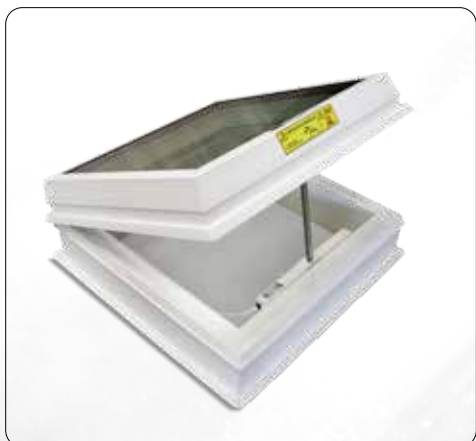

set ACG světlík na manžetě kolmé, dvojsklo, výlez s pneu písty a zamyk.

Kód	Popis	Cena bez DPH
BOX1000127	BOX ACG OPE/RAp 2glass, PVC UP H15V A60x60 B60x60	12 768,00 Kč
BOX1000128	BOX ACG OPE/RAp 2glass, PVC UP H15V A60x90 B60x90	14 601,00 Kč
BOX1000129	BOX ACG OPE/RAp 2glass, PVC UP H15V A80x80 B80x80	15 458,00 Kč