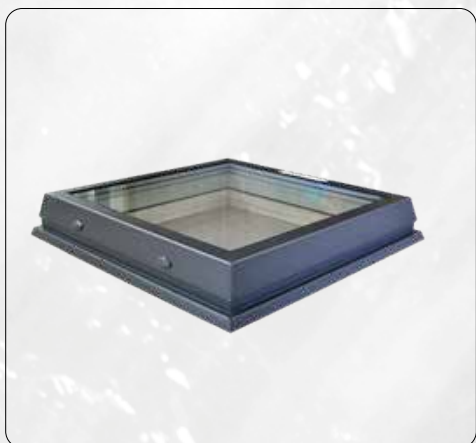

set pro renovaci ACG světlík na přech.rámu RAL 7016, trojsklo, pevný

Kód	Popis	Cena bez DPH
BOX1000193	BOX ACG/G FIX 3glass, REN H5 A60x60 B60x60	7 895,00 Kč
BOX1000194	BOX ACG/G FIX 3glass, REN H5 A60x90 B60x90	8 472,00 Kč
BOX1000195	BOX ACG/G FIX 3glass, REN H5 A70x70 B70x70	8 102,00 Kč
BOX1000196	BOX ACG/G FIX 3glass, REN H5 A70x100 B70x100	10 057,00 Kč
BOX1000197	BOX ACG/G FIX 3glass, REN H5 A75x120 B75x120	12 037,00 Kč
BOX1000198	BOX ACG/G FIX 3glass, REN H5 A80x80 B80x80	9 429,00 Kč
BOX1000199	BOX ACG/G FIX 3glass, REN H5 A80x130 B80x130	13 391,00 Kč
BOX1000200	BOX ACG/G FIX 3glass, REN H5 A90x90 B90x90	11 093,00 Kč
BOX1000201	BOX ACG/G FIX 3glass, REN H5 A90x120 B90x120	16 424,00 Kč
BOX1000202	BOX ACG/G FIX 3glass, REN H5 A90x150 B90x150	19 626,00 Kč
BOX1000203	BOX ACG/G FIX 3glass, REN H5 A100x100 B100x100	15 458,00 Kč
BOX1000204	BOX ACG/G FIX 3glass, REN H5 A100x130 B100x130	18 961,00 Kč
BOX1000205	BOX ACG/G FIX 3glass, REN H5 A100x150 B100x150	21 294,00 Kč
BOX1000206	BOX ACG/G FIX 3glass, REN H5 A100x200 B100x200	29 551,00 Kč
BOX1000207	BOX ACG/G FIX 3glass, REN H5 A120x120 B120x120	20 527,00 Kč