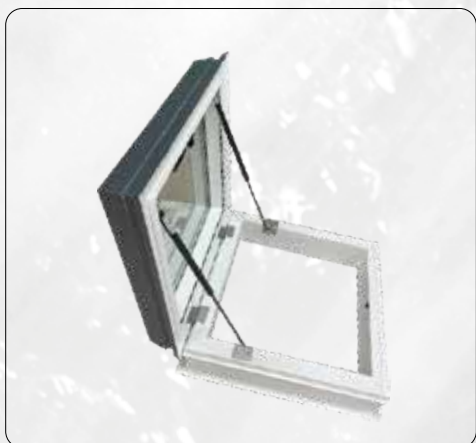

set ACG světlík RAL 7016 na manžetě kolmé, dvojsklo, výlez s pneu písty a zamyk.

Kód	Popis	Cena bez DPH
BOX1000061	BOX ACG/G OPE/RAp 2glass, PVC UP H15V A60x60 B60x60	13 718,00 Kč
BOX1000062	BOX ACG/G OPE/RAp 2glass, PVC UP H15V A60x90 B60x90	15 774,00 Kč
BOX1000063	BOX ACG/G OPE/RAp 2glass, PVC UP H15V A80x80 B80x80	16 742,00 Kč