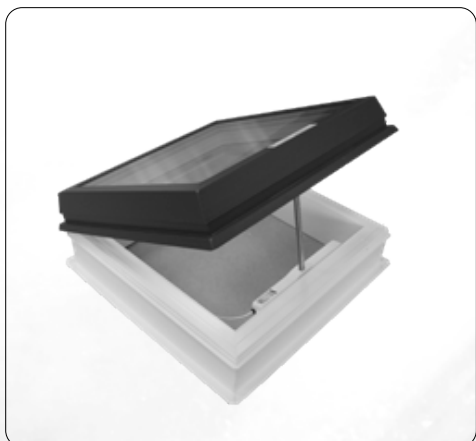

set pro renovaci ACG světlík na přech.rámu RAL 7016, trojsklo, pevný

Kód	Popis	Cena bez DPH
BOX1000193	BOX ACG/G FIX 3glass, REN H5 A60x60 B60x60	7 895,00 Kč
BOX1000194	BOX ACG/G FIX 3glass, REN H5 A60x90 B60x90	8 472,00 Kč
BOX1000195	BOX ACG/G FIX 3glass, REN H5 A70x70 B70x70	8 102,00 Kč
BOX1000196	BOX ACG/G FIX 3glass, REN H5 A70x100 B70x100	10 057,00 Kč
BOX1000197	BOX ACG/G FIX 3glass, REN H5 A75x120 B75x120	12 037,00 Kč
BOX1000198	BOX ACG/G FIX 3glass, REN H5 A80x80 B80x80	9 429,00 Kč
BOX1000199	BOX ACG/G FIX 3glass, REN H5 A80x130 B80x130	13 391,00 Kč
BOX1000200	BOX ACG/G FIX 3glass, REN H5 A90x90 B90x90	11 093,00 Kč
BOX1000201	BOX ACG/G FIX 3glass, REN H5 A90x120 B90x120	16 424,00 Kč
BOX1000202	BOX ACG/G FIX 3glass, REN H5 A90x150 B90x150	19 626,00 Kč
BOX1000203	BOX ACG/G FIX 3glass, REN H5 A100x100 B100x100	15 458,00 Kč
BOX1000204	BOX ACG/G FIX 3glass, REN H5 A100x130 B100x130	18 961,00 Kč
BOX1000205	BOX ACG/G FIX 3glass, REN H5 A100x150 B100x150	21 294,00 Kč
BOX1000206	BOX ACG/G FIX 3glass, REN H5 A100x200 B100x200	29 551,00 Kč
BOX1000207	BOX ACG/G FIX 3glass, REN H5 A120x120 B120x120	20 527,00 Kč