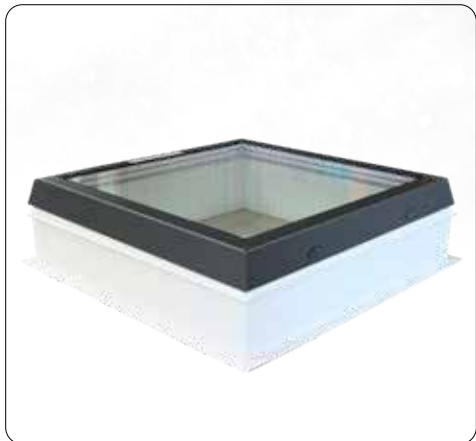

set ACG světlík RAL 7016 na manžetě kolmé, dvojsklo, výlez s pneu písty a zamyk.

Kód	Popis	Cena bez DPH
BOX1000061	BOX ACG/G OPE/RAp 2glass, PVC UP H15V A60x60 B60x60	13 718,00 Kč
BOX1000062	BOX ACG/G OPE/RAp 2glass, PVC UP H15V A60x90 B60x90	15 774,00 Kč
BOX1000063	BOX ACG/G OPE/RAp 2glass, PVC UP H15V A80x80 B80x80	16 742,00 Kč