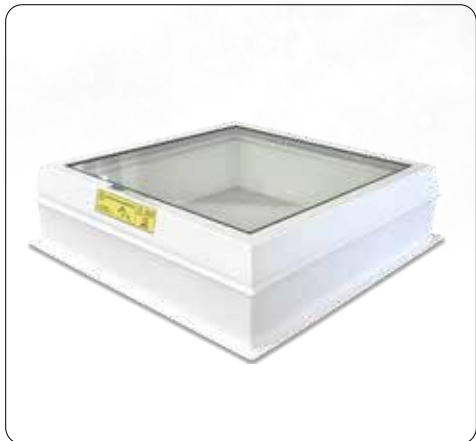

set ACG světlík na manžetě kolmé, dvojsklo, výlez s pneu písty a zamyk.

Kód	Popis	Cena bez DPH
BOX1000127	BOX ACG OPE/RAp 2glass, PVC UP H15V A60x60 B60x60	12 768,00 Kč
BOX1000128	BOX ACG OPE/RAp 2glass, PVC UP H15V A60x90 B60x90	14 601,00 Kč
BOX1000129	BOX ACG OPE/RAp 2glass, PVC UP H15V A80x80 B80x80	15 458,00 Kč