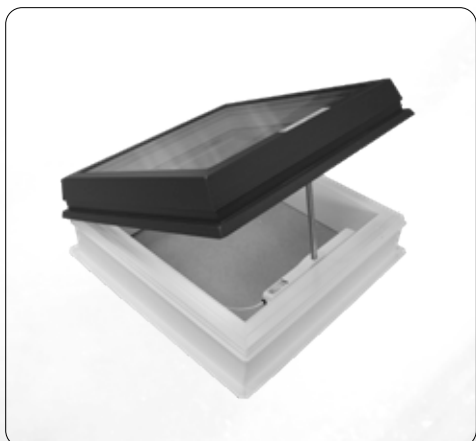

set ACG světlík RAL 7016 na manžetě kolmé, dvojsklo, výlez s pneu písty a zamyk.

Kód	Popis	Cena bez DPH
BOX1000061	BOX ACG/G OPE/RAp 2glass, PVC UP H15V A60x60 B60x60	13 718,00 Kč
BOX1000062	BOX ACG/G OPE/RAp 2glass, PVC UP H15V A60x90 B60x90	15 774,00 Kč
BOX1000063	BOX ACG/G OPE/RAp 2glass, PVC UP H15V A80x80 B80x80	16 742,00 Kč