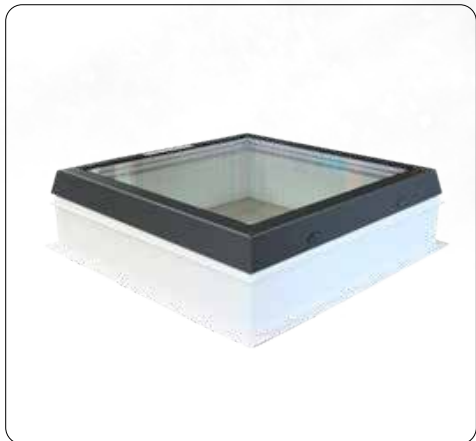

set pro renovaci ACG světlík na přech.rámu RAL 7016, trojsklo, pevný

Kód	Popis	Cena bez DPH
BOX1000193	BOX ACG/G FIX 3glass, REN H5 A60x60 B60x60	7 895,00 Kč
BOX1000194	BOX ACG/G FIX 3glass, REN H5 A60x90 B60x90	8 472,00 Kč
BOX1000195	BOX ACG/G FIX 3glass, REN H5 A70x70 B70x70	8 102,00 Kč
BOX1000196	BOX ACG/G FIX 3glass, REN H5 A70x100 B70x100	10 057,00 Kč
BOX1000197	BOX ACG/G FIX 3glass, REN H5 A75x120 B75x120	12 037,00 Kč
BOX1000198	BOX ACG/G FIX 3glass, REN H5 A80x80 B80x80	9 429,00 Kč
BOX1000199	BOX ACG/G FIX 3glass, REN H5 A80x130 B80x130	13 391,00 Kč
BOX1000200	BOX ACG/G FIX 3glass, REN H5 A90x90 B90x90	11 093,00 Kč
BOX1000201	BOX ACG/G FIX 3glass, REN H5 A90x120 B90x120	16 424,00 Kč
BOX1000202	BOX ACG/G FIX 3glass, REN H5 A90x150 B90x150	19 626,00 Kč
BOX1000203	BOX ACG/G FIX 3glass, REN H5 A100x100 B100x100	15 458,00 Kč
BOX1000204	BOX ACG/G FIX 3glass, REN H5 A100x130 B100x130	18 961,00 Kč
BOX1000205	BOX ACG/G FIX 3glass, REN H5 A100x150 B100x150	21 294,00 Kč
BOX1000206	BOX ACG/G FIX 3glass, REN H5 A100x200 B100x200	29 551,00 Kč
BOX1000207	BOX ACG/G FIX 3glass, REN H5 A120x120 B120x120	20 527,00 Kč