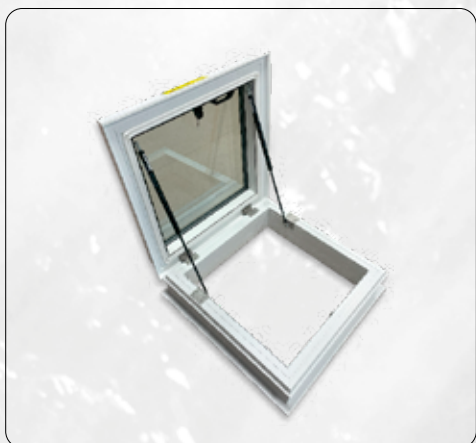

set ACG světlík na manžetě kolmé, dvojsklo, výlez s pneu písty a zamyk.

Kód	Popis	Cena bez DPH
BOX1000127	BOX ACG OPE/RAp 2glass, PVC UP H15V A60x60 B60x60	12 768,00 Kč
BOX1000128	BOX ACG OPE/RAp 2glass, PVC UP H15V A60x90 B60x90	14 601,00 Kč
BOX1000129	BOX ACG OPE/RAp 2glass, PVC UP H15V A80x80 B80x80	15 458,00 Kč