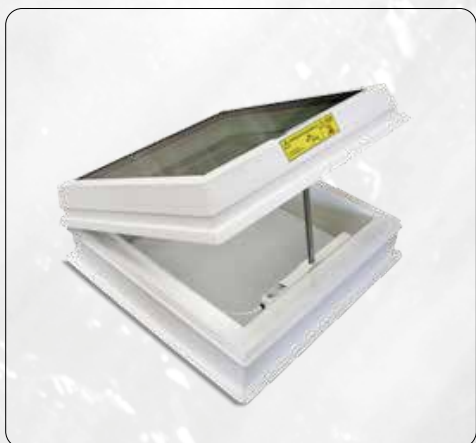

set ACG světlík na manžetě kolmé, trojsklo, otevírací

Kód	Popis	Cena bez DPH
BOX1000238	BOX ACG OPE/EL 3glass, PVC UP H15V A60x60 B60x60	13 769,00 Kč
BOX1000239	BOX ACG OPE/EL 3glass, PVC UP H15V A60x90 B60x90	14 809,00 Kč
BOX1000240	BOX ACG OPE/EL 3glass, PVC UP H15V A70x70 B70x70	14 225,00 Kč
BOX1000241	BOX ACG OPE/EL 3glass, PVC UP H15V A70x100 B70x100	16 516,00 Kč
BOX1000242	BOX ACG OPE/EL 3glass, PVC UP H15V A75x120 B75x120	18 651,00 Kč
BOX1000243	BOX ACG OPE/EL 3glass, PVC UP H15V A80x80 B80x80	15 809,00 Kč
BOX1000244	BOX ACG OPE/EL 3glass, PVC UP H15V A80x130 B80x130	26 792,00 Kč
BOX1000245	BOX ACG OPE/EL 3glass, PVC UP H15V A90x90 B90x90	17 591,00 Kč
BOX1000246	BOX ACG OPE/EL 3glass, PVC UP H15V A90x120 B90x120	30 134,00 Kč
BOX1000247	BOX ACG OPE/EL 3glass, PVC UP H15V A90x150 B90x150	33 491,00 Kč
BOX1000248	BOX ACG OPE/EL 3glass, PVC UP H15V A100x100 B100x100	29 107,00 Kč
BOX1000249	BOX ACG OPE/EL 3glass, PVC UP H15V A100x130 B100x130	32 736,00 Kč
BOX1000250	BOX ACG OPE/EL 3glass, PVC UP H15V A100x150 B100x150	35 156,00 Kč
BOX1000251	BOX ACG OPE/EL 3glass, PVC UP H15V A100x200 B100x200	49 096,00 Kč
BOX1000252	BOX ACG OPE/EL 3glass, PVC UP H15V A120x120 B120x120	34 310,00 Kč