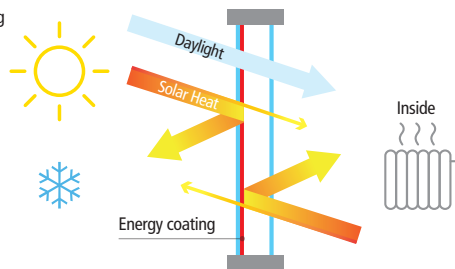

ENERGY 72/38T
ENERGY 65/42S

**The power of solar control
glazing for the modern home**

AGC

**FILL YOUR HOME
WITH NATURAL LIGHT,
PROTECT AGAINST
OVERHEATING AND HEAT
LOSS FOR YEAR-ROUND
COMFORT.**

Your Dreams, Our Challenge

Energy 72/38T and Energy 65/42S

Energy glazing is designed to reflect excess heat from the sun during warmer months while insulating our homes against heat loss during colder periods.

Perfect for windows, bi-fold doors, conservatories and highly glazed extensions. Toughened safety glass version available for critical locations where safety glass is required. Energy glazing is suitable for glazing in homes where there are high levels of direct sunlight e.g South, West and East facing aspects.

Solar control and low-e coating
Offer superior solar protection and high thermal insulation

What's so special about it?

What does this mean for you?

- | | |
|---|--|
| <p>Outstanding solar protection properties</p> <p>Superb light transmission</p> <p>Low emissivity</p> <p>Neutral appearance</p> | <ul style="list-style-type: none"> – Year-round comfort – Daylight filled home – Thermally efficient glazing helps to reduce heating costs and protects our environment. – Blends well with all types of window frames |
|---|--|