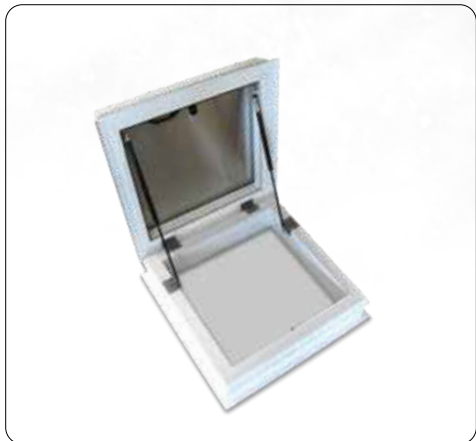

renovation set ACG opaque hatch on the subframe, roof access-pneu. pist, locking

Code	Description	Price in euros
BOX1000385	BOX ACG-HA, OPE/RAp Al-PUR-Al, REN h5V A60x60 B60x60	€ 413,61
BOX1000386	BOX ACG-HA OPE/RAp Al-PUR-Al, REN h5V A60x90 B60x90	€ 449,73
BOX1000387	BOX ACG-HA OPE/RAp Al-PUR-Al, REN h5V A70x70 B70x70	€ 438,47
BOX1000388	BOX ACG-HA OPE/RAp Al-PUR-Al, REN h5V A70x100 B70x100	€ 478,59
BOX1000389	BOX ACG-HA OPE/RAp Al-PUR-Al, REN h5V A75x120 B75x120	€ 518,51
BOX1000390	BOX ACG-HA OPE/RAp Al-PUR-Al, REN h5V A80x80 B80x80	€ 464,82
BOX1000391	BOX ACG-HA OPE/RAp Al-PUR-Al, REN h5V A80x130 B80x130	€ 556,94
BOX1000392	BOX ACG-HA OPE/RAp Al-PUR-Al, REN h5V A90x90 B90x90	€ 499,69
BOX1000393	BOX ACG-HA OPE/RAp Al-PUR-Al, REN h5V A90x120 B90x120	€ 594,86
BOX1000394	BOX ACG-HA OPE/RAp Al-PUR-Al, REN h5V A90x150 B90x150	€ 671,41
BOX1000395	BOX ACG-HA OPE/RAp Al-PUR-Al, REN h5V A100x100 B100x100	€ 563,10
BOX1000396	BOX ACG-HA OPE/RAp Al-PUR-Al, REN h5V A100x130 B100x130	€ 631,30
BOX1000397	BOX ACG-HA OPE/RAp Al-PUR-Al, REN h5V A100x150 B100x150	€ 704,31
BOX1000398	BOX ACG-HA OPE/RAp Al-PUR-Al, REN h5V A120x120 B120x120	€ 652,16