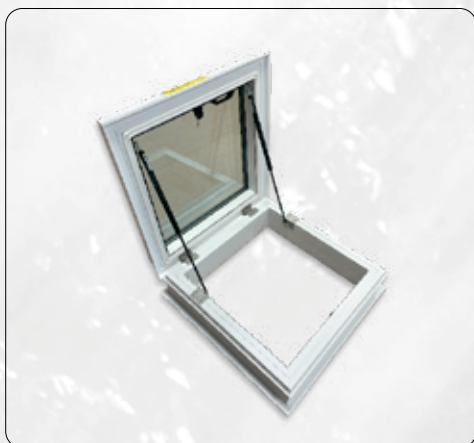

Code	Description	Price in euros
BOX1000112	BOX ACG OPE/EL 2glass, PVC UP H15V A60x60 B60x60	€ 498,71
BOX1000113	BOX ACG OPE/EL 2glass, PVC UP H15V A60x90 B60x90	€ 570,59
BOX1000114	BOX ACG OPE/EL 2glass, PVC UP H15V A70x70 B70x70	€ 549,06
BOX1000115	BOX ACG OPE/EL 2glass, PVC UP H15V A70x100 B70x100	€ 628,16
BOX1000116	BOX ACG OPE/EL 2glass, PVC UP H15V A75x120 B75x120	€ 700,20
BOX1000117	BOX ACG OPE/EL 2glass, PVC UP H15V A80x80 B80x80	€ 604,20
BOX1000118	BOX ACG OPE/EL 2glass, PVC UP H15V A80x130 B80x130	€ 748,24
BOX1000119	BOX ACG OPE/EL 2glass, PVC UP H15V A90x90 B90x90	€ 664,31
BOX1000120	BOX ACG OPE/EL 2glass, PVC UP H15V A90x120 B90x120	€ 809,80
BOX1000121	BOX ACG OPE/EL 2glass, PVC UP H15V A90x150 B90x150	€ 1 175,73
BOX1000122	BOX ACG OPE/EL 2glass, PVC UP H15V A100x100 B100x100	€ 778,35
BOX1000123	BOX ACG OPE/EL 2glass, PVC UP H15V A100x130 B100x130	€ 1 152,24
BOX1000124	BOX ACG OPE/EL 2glass, PVC UP H15V A100x150 B100x150	€ 1 226,12
BOX1000125	BOX ACG OPE/EL 2glass, PVC UP H15V A100x200 B100x200	€ 1 465,02
BOX1000126	BOX ACG OPE/EL 2glass, PVC UP H15V A120x120 B120x120	€ 1 200,00

set ACG skylight on the up vertikal double glass, roof access-pneu. pist, locking

Code	Description	Price in euros
BOX1000127	BOX ACG OPE/RAp 2glass, PVC UP H15V A60x60 B60x60	€ 500,71
BOX1000128	BOX ACG OPE/RAp 2glass, PVC UP H15V A60x90 B60x90	€ 572,59
BOX1000129	BOX ACG OPE/RAp 2glass, PVC UP H15V A80x80 B80x80	€ 606,20