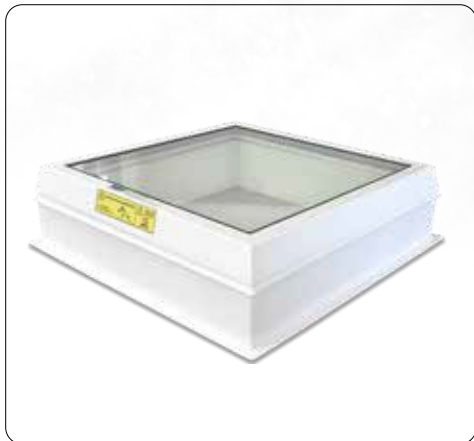

Code	Description	Price in euros
BOX1000112	BOX ACG OPE/EL 2glass, PVC UP H15V A60x60 B60x60	€ 498,71
BOX1000113	BOX ACG OPE/EL 2glass, PVC UP H15V A60x90 B60x90	€ 570,59
BOX1000114	BOX ACG OPE/EL 2glass, PVC UP H15V A70x70 B70x70	€ 549,06
BOX1000115	BOX ACG OPE/EL 2glass, PVC UP H15V A70x100 B70x100	€ 628,16
BOX1000116	BOX ACG OPE/EL 2glass, PVC UP H15V A75x120 B75x120	€ 700,20
BOX1000117	BOX ACG OPE/EL 2glass, PVC UP H15V A80x80 B80x80	€ 604,20
BOX1000118	BOX ACG OPE/EL 2glass, PVC UP H15V A80x130 B80x130	€ 748,24
BOX1000119	BOX ACG OPE/EL 2glass, PVC UP H15V A90x90 B90x90	€ 664,31
BOX1000120	BOX ACG OPE/EL 2glass, PVC UP H15V A90x120 B90x120	€ 809,80
BOX1000121	BOX ACG OPE/EL 2glass, PVC UP H15V A90x150 B90x150	€ 1 175,73
BOX1000122	BOX ACG OPE/EL 2glass, PVC UP H15V A100x100 B100x100	€ 778,35
BOX1000123	BOX ACG OPE/EL 2glass, PVC UP H15V A100x130 B100x130	€ 1 152,24
BOX1000124	BOX ACG OPE/EL 2glass, PVC UP H15V A100x150 B100x150	€ 1 226,12
BOX1000125	BOX ACG OPE/EL 2glass, PVC UP H15V A100x200 B100x200	€ 1 465,02
BOX1000126	BOX ACG OPE/EL 2glass, PVC UP H15V A120x120 B120x120	€ 1 200,00

set ACG skylight on the up vertikal double glass, roof access-pneu. pist, locking

Code	Description	Price in euros
BOX1000127	BOX ACG OPE/RAp 2glass, PVC UP H15V A60x60 B60x60	€ 500,71
BOX1000128	BOX ACG OPE/RAp 2glass, PVC UP H15V A60x90 B60x90	€ 572,59
BOX1000129	BOX ACG OPE/RAp 2glass, PVC UP H15V A80x80 B80x80	€ 606,20