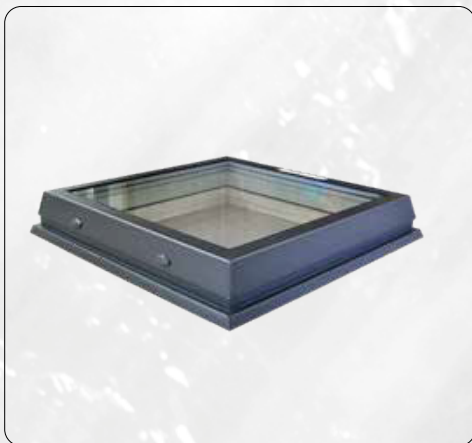

renovation set ACG skylight on the subframe RAL 7016, triple glass, fixed

Code	Description	Price in euros
BOX1000193	BOX ACG/G FIX 3glass, REN H5 A60x60 B60x60	€ 309,61
BOX1000194	BOX ACG/G FIX 3glass, REN H5 A60x90 B60x90	€ 332,24
BOX1000195	BOX ACG/G FIX 3glass, REN H5 A70x70 B70x70	€ 317,73
BOX1000196	BOX ACG/G FIX 3glass, REN H5 A70x100 B70x100	€ 394,39
BOX1000197	BOX ACG/G FIX 3glass, REN H5 A75x120 B75x120	€ 472,04
BOX1000198	BOX ACG/G FIX 3glass, REN H5 A80x80 B80x80	€ 369,77
BOX1000199	BOX ACG/G FIX 3glass, REN H5 A80x130 B80x130	€ 525,14
BOX1000200	BOX ACG/G FIX 3glass, REN H5 A90x90 B90x90	€ 435,02
BOX1000201	BOX ACG/G FIX 3glass, REN H5 A90x120 B90x120	€ 644,08
BOX1000202	BOX ACG/G FIX 3glass, REN H5 A90x150 B90x150	€ 769,65
BOX1000203	BOX ACG/G FIX 3glass, REN H5 A100x100 B100x100	€ 606,20
BOX1000204	BOX ACG/G FIX 3glass, REN H5 A100x130 B100x130	€ 743,57
BOX1000205	BOX ACG/G FIX 3glass, REN H5 A100x150 B100x150	€ 835,06
BOX1000206	BOX ACG/G FIX 3glass, REN H5 A100x200 B100x200	€ 1 158,86
BOX1000207	BOX ACG/G FIX 3glass, REN H5 A120x120 B120x120	€ 804,98