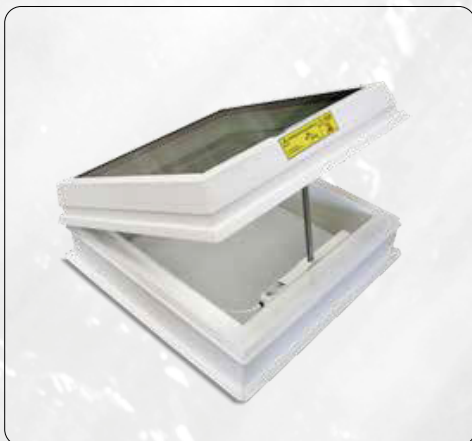

set ACG skylight on the up vertikal, triple glass, opening

Code	Description	Price in euros
BOX1000238	BOX ACG OPE/EL 3glass, PVC UP H15V A60x60 B60x60	€ 539,96
BOX1000239	BOX ACG OPE/EL 3glass, PVC UP H15V A60x90 B60x90	€ 580,75
BOX1000240	BOX ACG OPE/EL 3glass, PVC UP H15V A70x70 B70x70	€ 557,84
BOX1000241	BOX ACG OPE/EL 3glass, PVC UP H15V A70x100 B70x100	€ 647,69
BOX1000242	BOX ACG OPE/EL 3glass, PVC UP H15V A75x120 B75x120	€ 731,41
BOX1000243	BOX ACG OPE/EL 3glass, PVC UP H15V A80x80 B80x80	€ 619,96
BOX1000244	BOX ACG OPE/EL 3glass, PVC UP H15V A80x130 B80x130	€ 1 050,67
BOX1000245	BOX ACG OPE/EL 3glass, PVC UP H15V A90x90 B90x90	€ 689,84
BOX1000246	BOX ACG OPE/EL 3glass, PVC UP H15V A90x120 B90x120	€ 1 181,73
BOX1000247	BOX ACG OPE/EL 3glass, PVC UP H15V A90x150 B90x150	€ 1 313,37
BOX1000248	BOX ACG OPE/EL 3glass, PVC UP H15V A100x100 B100x100	€ 1 141,45
BOX1000249	BOX ACG OPE/EL 3glass, PVC UP H15V A100x130 B100x130	€ 1 283,77
BOX1000250	BOX ACG OPE/EL 3glass, PVC UP H15V A100x150 B100x150	€ 1 378,67
BOX1000251	BOX ACG OPE/EL 3glass, PVC UP H15V A100x200 B100x200	€ 1 925,33
BOX1000252	BOX ACG OPE/EL 3glass, PVC UP H15V A120x120 B120x120	€ 1 345,49