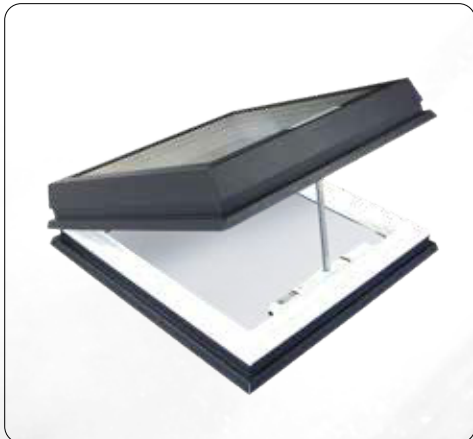

Code	Description	Price in euros
BOX1000079	BOX ACG/G OPE/EL 2glass, REN H5 A60x60 B60x60	€ 523,65
BOX1000080	BOX ACG/G OPE/EL 2glass, REN H5 A60x90 B60x90	€ 596,51
BOX1000081	BOX ACG/G OPE/EL 2glass, REN H5 A70x70 B70x70	€ 575,02
BOX1000082	BOX ACG/G OPE/EL 2glass, REN H5 A70x100 B70x100	€ 656,28
BOX1000083	BOX ACG/G OPE/EL 2glass, REN H5 A75x120 B75x120	€ 730,94
BOX1000084	BOX ACG/G OPE/EL 2glass, REN H5 A80x80 B80x80	€ 632,00
BOX1000085	BOX ACG/G OPE/EL 2glass, REN H5 A80x130 B80x130	€ 781,45
BOX1000086	BOX ACG/G OPE/EL 2glass, REN H5 A90x90 B90x90	€ 694,59
BOX1000087	BOX ACG/G OPE/EL 2glass, REN H5 A90x120 B90x120	€ 852,28
BOX1000088	BOX ACG/G OPE/EL 2glass, REN H5 A90x150 B90x150	€ 1 223,80
BOX1000089	BOX ACG/G OPE/EL 2glass, REN H5 A100x100 B100x100	€ 819,33
BOX1000090	BOX ACG/G OPE/EL 2glass, REN H5 A100x130 B100x130	€ 1 200,08
BOX1000091	BOX ACG/G OPE/EL 2glass, REN H5 A100x150 B100x150	€ 1 278,47
BOX1000092	BOX ACG/G OPE/EL 2glass, REN H5 A100x200 B100x200	€ 1 537,10
BOX1000093	BOX ACG/G OPE/EL 2glass, REN H5 A120x120 B120x120	€ 1 251,73

renovation set ACG skylight on the subframe RAL 7016, double glass, roof access-pneupist

Code	Description	Price in euros
BOX1000094	BOX ACG/G OPE/RAp 2glass, REN H5 A60x60 B60x60	€ 525,65
BOX1000095	BOX ACG/G OPE/RAp 2glass, REN H5 A60x90 B60x90	€ 598,51
BOX1000096	BOX ACG/G OPE/RAp 2glass, REN H5 A80x80 B80x80	€ 634,00