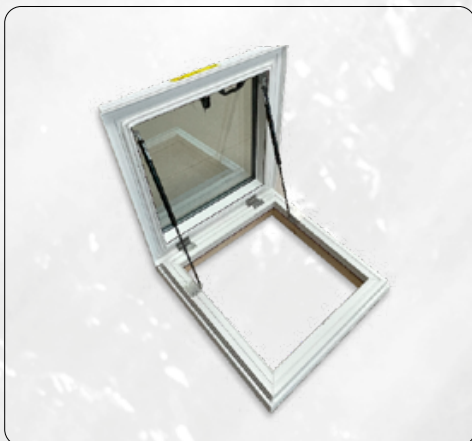

renovation set ACG skylight on the subframe double glass, opening

Code	Description	Price in euros
BOX1000145	BOX ACG OPE/EL 2glass, REN H5 A60x60 B60x60	€ 470,51
BOX1000146	BOX ACG OPE/EL 2glass, REN H5 A60x90 B60x90	€ 533,30
BOX1000147	BOX ACG OPE/EL 2glass, REN H5 A70x70 B70x70	€ 514,79
BOX1000148	BOX ACG OPE/EL 2glass, REN H5 A70x100 B70x100	€ 584,86
BOX1000149	BOX ACG OPE/EL 2glass, REN H5 A75x120 B75x120	€ 649,33
BOX1000150	BOX ACG OPE/EL 2glass, REN H5 A80x80 B80x80	€ 563,96
BOX1000151	BOX ACG OPE/EL 2glass, REN H5 A80x130 B80x130	€ 692,94
BOX1000152	BOX ACG OPE/EL 2glass, REN H5 A90x90 B90x90	€ 618,00
BOX1000153	BOX ACG OPE/EL 2glass, REN H5 A90x120 B90x120	€ 754,51
BOX1000154	BOX ACG OPE/EL 2glass, REN H5 A90x150 B90x150	€ 1 111,33
BOX1000155	BOX ACG OPE/EL 2glass, REN H5 A100x100 B100x100	€ 726,04
BOX1000156	BOX ACG OPE/EL 2glass, REN H5 A100x130 B100x130	€ 1 090,90
BOX1000157	BOX ACG OPE/EL 2glass, REN H5 A100x150 B100x150	€ 1 158,71
BOX1000158	BOX ACG OPE/EL 2glass, REN H5 A100x200 B100x200	€ 1 382,59
BOX1000159	BOX ACG OPE/EL 2glass, REN H5 A120x120 B120x120	€ 1 135,61