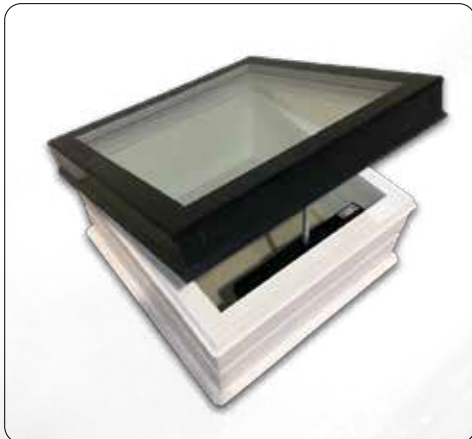

set NO FRAME skylight on the upstand vertikal, triple glass, opening

Code	Description	Price in euros
BOX1000016	NO FRAME OPE/EL 3glass, PVC UP H15V A60x60 B60x60	€ 775,06
BOX1000017	NO FRAME OPE/EL 3glass, PVC UP H15V A60x90 B60x90	€ 915,88
BOX1000018	NO FRAME OPE/EL 3glass, PVC UP H15V A70x70 B70x70	€ 873,53
BOX1000019	NO FRAME OPE/EL 3glass, PVC UP H15V A70x100 B70x100	€ 1 028,12
BOX1000020	NO FRAME OPE/EL 3glass, PVC UP H15V A75x120 B75x120	€ 1 164,28
BOX1000021	NO FRAME OPE/EL 3glass, PVC UP H15V A80x80 B80x80	€ 981,18
BOX1000022	NO FRAME OPE/EL 3glass, PVC UP H15V A80x130 B80x130	€ 1 524,98
BOX1000023	NO FRAME OPE/EL 3glass, PVC UP H15V A90x90 B90x90	€ 1 098,00
BOX1000024	NO FRAME OPE/EL 3glass, PVC UP H15V A90x120 B90x120	€ 1 653,26
BOX1000025	NO FRAME OPE/EL 3glass, PVC UP H15V A90x150 B90x150	€ 1 854,12
BOX1000026	NO FRAME OPE/EL 3glass, PVC UP H15V A100x100 B100x100	€ 1 591,45
BOX1000027	NO FRAME OPE/EL 3glass, PVC UP H15V A100x130 B100x130	€ 1 807,57
BOX1000028	NO FRAME OPE/EL 3glass, PVC UP H15V A100x150 B100x150	€ 1 951,69
BOX1000029	NO FRAME OPE/EL 3glass, PVC UP H15V A100x200 B100x200	€ 2 642,63
BOX1000030	NO FRAME OPE/EL 3glass, PVC UP H15V A120x120 B120x120	€ 1 900,24