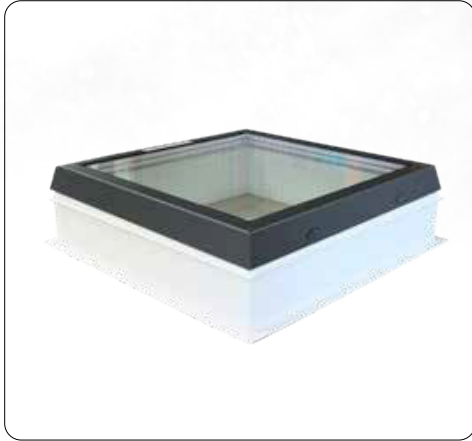

renovation set ACG skylight on the subframe RAL 7016, triple glass, fixed

Code	Description	Price in euros
BOX1000193	BOX ACG/G FIX 3glass, REN H5 A60x60 B60x60	€ 309,61
BOX1000194	BOX ACG/G FIX 3glass, REN H5 A60x90 B60x90	€ 332,24
BOX1000195	BOX ACG/G FIX 3glass, REN H5 A70x70 B70x70	€ 317,73
BOX1000196	BOX ACG/G FIX 3glass, REN H5 A70x100 B70x100	€ 394,39
BOX1000197	BOX ACG/G FIX 3glass, REN H5 A75x120 B75x120	€ 472,04
BOX1000198	BOX ACG/G FIX 3glass, REN H5 A80x80 B80x80	€ 369,77
BOX1000199	BOX ACG/G FIX 3glass, REN H5 A80x130 B80x130	€ 525,14
BOX1000200	BOX ACG/G FIX 3glass, REN H5 A90x90 B90x90	€ 435,02
BOX1000201	BOX ACG/G FIX 3glass, REN H5 A90x120 B90x120	€ 644,08
BOX1000202	BOX ACG/G FIX 3glass, REN H5 A90x150 B90x150	€ 769,65
BOX1000203	BOX ACG/G FIX 3glass, REN H5 A100x100 B100x100	€ 606,20
BOX1000204	BOX ACG/G FIX 3glass, REN H5 A100x130 B100x130	€ 743,57
BOX1000205	BOX ACG/G FIX 3glass, REN H5 A100x150 B100x150	€ 835,06
BOX1000206	BOX ACG/G FIX 3glass, REN H5 A100x200 B100x200	€ 1 158,86
BOX1000207	BOX ACG/G FIX 3glass, REN H5 A120x120 B120x120	€ 804,98