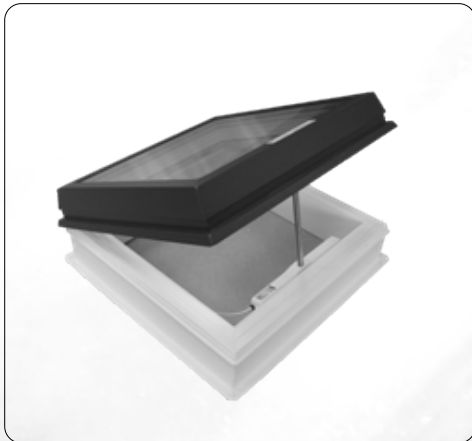

renovation set ACG skylight on the subframe RAL 7016, triple glass, fixed

Code	Description	Price in euros
BOX1000193	BOX ACG/G FIX 3glass, REN H5 A60x60 B60x60	€ 309,61
BOX1000194	BOX ACG/G FIX 3glass, REN H5 A60x90 B60x90	€ 332,24
BOX1000195	BOX ACG/G FIX 3glass, REN H5 A70x70 B70x70	€ 317,73
BOX1000196	BOX ACG/G FIX 3glass, REN H5 A70x100 B70x100	€ 394,39
BOX1000197	BOX ACG/G FIX 3glass, REN H5 A75x120 B75x120	€ 472,04
BOX1000198	BOX ACG/G FIX 3glass, REN H5 A80x80 B80x80	€ 369,77
BOX1000199	BOX ACG/G FIX 3glass, REN H5 A80x130 B80x130	€ 525,14
BOX1000200	BOX ACG/G FIX 3glass, REN H5 A90x90 B90x90	€ 435,02
BOX1000201	BOX ACG/G FIX 3glass, REN H5 A90x120 B90x120	€ 644,08
BOX1000202	BOX ACG/G FIX 3glass, REN H5 A90x150 B90x150	€ 769,65
BOX1000203	BOX ACG/G FIX 3glass, REN H5 A100x100 B100x100	€ 606,20
BOX1000204	BOX ACG/G FIX 3glass, REN H5 A100x130 B100x130	€ 743,57
BOX1000205	BOX ACG/G FIX 3glass, REN H5 A100x150 B100x150	€ 835,06
BOX1000206	BOX ACG/G FIX 3glass, REN H5 A100x200 B100x200	€ 1 158,86
BOX1000207	BOX ACG/G FIX 3glass, REN H5 A120x120 B120x120	€ 804,98