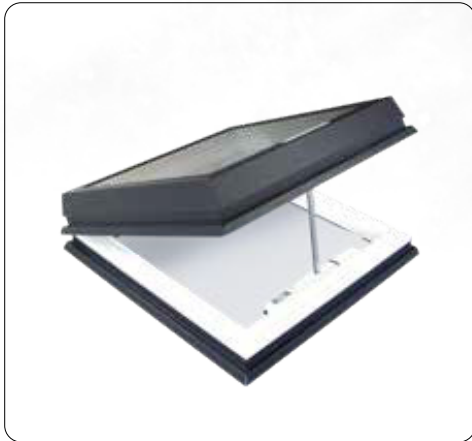

set ACG skylight on the up vertikal, triple glass, opening

Code	Description	Price in euros
BOX1000238	BOX ACG OPE/EL 3glass, PVC UP H15V A60x60 B60x60	€ 539,96
BOX1000239	BOX ACG OPE/EL 3glass, PVC UP H15V A60x90 B60x90	€ 580,75
BOX1000240	BOX ACG OPE/EL 3glass, PVC UP H15V A70x70 B70x70	€ 557,84
BOX1000241	BOX ACG OPE/EL 3glass, PVC UP H15V A70x100 B70x100	€ 647,69
BOX1000242	BOX ACG OPE/EL 3glass, PVC UP H15V A75x120 B75x120	€ 731,41
BOX1000243	BOX ACG OPE/EL 3glass, PVC UP H15V A80x80 B80x80	€ 619,96
BOX1000244	BOX ACG OPE/EL 3glass, PVC UP H15V A80x130 B80x130	€ 1 050,67
BOX1000245	BOX ACG OPE/EL 3glass, PVC UP H15V A90x90 B90x90	€ 689,84
BOX1000246	BOX ACG OPE/EL 3glass, PVC UP H15V A90x120 B90x120	€ 1 181,73
BOX1000247	BOX ACG OPE/EL 3glass, PVC UP H15V A90x150 B90x150	€ 1 313,37
BOX1000248	BOX ACG OPE/EL 3glass, PVC UP H15V A100x100 B100x100	€ 1 141,45
BOX1000249	BOX ACG OPE/EL 3glass, PVC UP H15V A100x130 B100x130	€ 1 283,77
BOX1000250	BOX ACG OPE/EL 3glass, PVC UP H15V A100x150 B100x150	€ 1 378,67
BOX1000251	BOX ACG OPE/EL 3glass, PVC UP H15V A100x200 B100x200	€ 1 925,33
BOX1000252	BOX ACG OPE/EL 3glass, PVC UP H15V A120x120 B120x120	€ 1 345,49