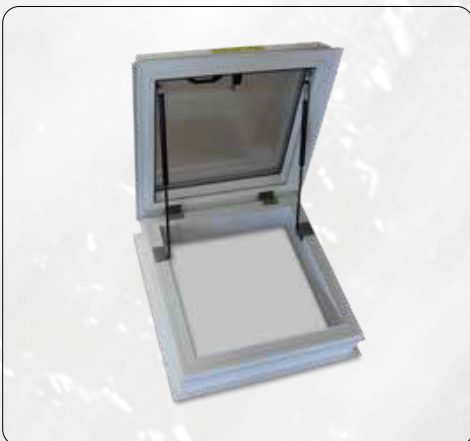

set ACG skylight on the up vertical PC25 sheet, roof access-pneu. pist, locking

Code	Description	Price in euros
BOX1000313	BOX ACG OPE/RAp PC25, PVC UP H15V A60x60 B60x60	€ 388,79
BOX1000314	BOX ACG OPE/RAp PC25, PVC UP H15V A60x90 B60x90	€ 424,67
BOX1000315	BOX ACG OPE/RAp PC25, PVC UP H15V A70x70 B70x70	€ 413,14
BOX1000316	BOX ACG OPE/RAp PC25, PVC UP H15V A70x100 B70x100	€ 450,31
BOX1000317	BOX ACG OPE/RAp PC25, PVC UP H15V A75x120 B75x120	€ 482,31
BOX1000318	BOX ACG OPE/RAp PC25, PVC UP H15V A80x80 B80x80	€ 438,28
BOX1000319	BOX ACG OPE/RAp PC25, PVC UP H15V A80x130 B80x130	€ 502,35
BOX1000320	BOX ACG OPE/RAp PC25, PVC UP H15V A90x90 B90x90	€ 464,43
BOX1000321	BOX ACG OPE/RAp PC25, PVC UP H15V A90x120 B90x120	€ 527,57
BOX1000322	BOX ACG OPE/RAp PC25, PVC UP H15V A90x150 B90x150	€ 594,79
BOX1000323	BOX ACG OPE/RAp PC25, PVC UP H15V A100x100 B100x100	€ 513,84
BOX1000324	BOX ACG OPE/RAp PC25, PVC UP H15V A100x130 B100x130	€ 557,84
BOX1000325	BOX ACG OPE/RAp PC25, PVC UP H15V A100x150 B100x150	€ 611,84
BOX1000326	BOX ACG OPE/RAp PC25, PVC UP H15V A120x120 B120x120	€ 599,10