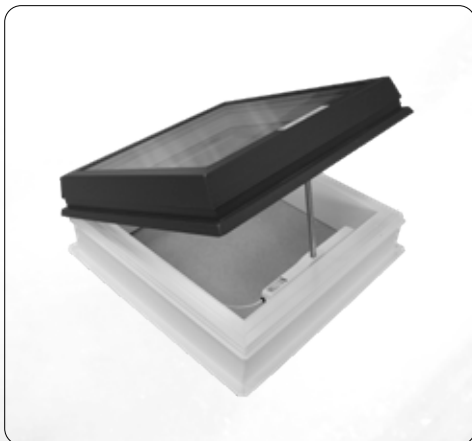

set ACG skylight RAL 7016 on the up vertikal, double glass, roof access-pneu. pist, lock

Code	Description	Price in euros
BOX1000061	BOX ACG/G OPE/RAP 2glass, PVC UP H15V A60x60 B60x60	€ 537,96
BOX1000062	BOX ACG/G OPE/RAP 2glass, PVC UP H15V A60x90 B60x90	€ 618,59
BOX1000063	BOX ACG/G OPE/RAP 2glass, PVC UP H15V A80x80 B80x80	€ 656,55