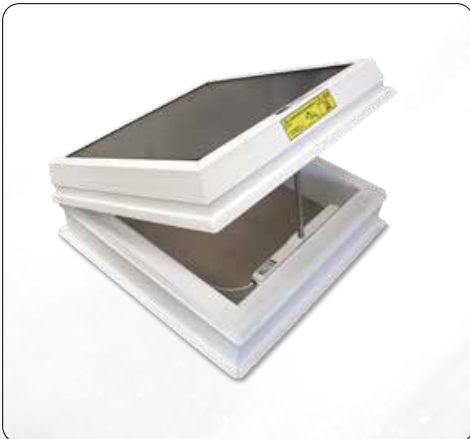

set ACG skylight on the up vertical PC25 sheet, roof access-pneu. pist, locking

Code	Description	Price in euros
BOX1000313	BOX ACG OPE/RAp PC25, PVC UP H15V A60x60 B60x60	€ 388,79
BOX1000314	BOX ACG OPE/RAp PC25, PVC UP H15V A60x90 B60x90	€ 424,67
BOX1000315	BOX ACG OPE/RAp PC25, PVC UP H15V A70x70 B70x70	€ 413,14
BOX1000316	BOX ACG OPE/RAp PC25, PVC UP H15V A70x100 B70x100	€ 450,31
BOX1000317	BOX ACG OPE/RAp PC25, PVC UP H15V A75x120 B75x120	€ 482,31
BOX1000318	BOX ACG OPE/RAp PC25, PVC UP H15V A80x80 B80x80	€ 438,28
BOX1000319	BOX ACG OPE/RAp PC25, PVC UP H15V A80x130 B80x130	€ 502,35
BOX1000320	BOX ACG OPE/RAp PC25, PVC UP H15V A90x90 B90x90	€ 464,43
BOX1000321	BOX ACG OPE/RAp PC25, PVC UP H15V A90x120 B90x120	€ 527,57
BOX1000322	BOX ACG OPE/RAp PC25, PVC UP H15V A90x150 B90x150	€ 594,79
BOX1000323	BOX ACG OPE/RAp PC25, PVC UP H15V A100x100 B100x100	€ 513,84
BOX1000324	BOX ACG OPE/RAp PC25, PVC UP H15V A100x130 B100x130	€ 557,84
BOX1000325	BOX ACG OPE/RAp PC25, PVC UP H15V A100x150 B100x150	€ 611,84
BOX1000326	BOX ACG OPE/RAp PC25, PVC UP H15V A120x120 B120x120	€ 599,10