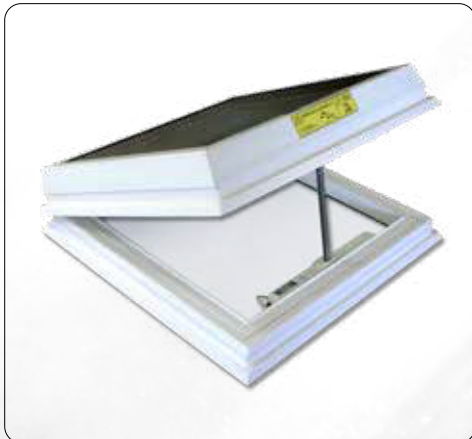

renovation set ACG skylight on the subframe double glass, opening

Code	Description	Price in euros
BOX1000145	BOX ACG OPE/EL 2glass, REN H5 A60x60 B60x60	€ 470,51
BOX1000146	BOX ACG OPE/EL 2glass, REN H5 A60x90 B60x90	€ 533,30
BOX1000147	BOX ACG OPE/EL 2glass, REN H5 A70x70 B70x70	€ 514,79
BOX1000148	BOX ACG OPE/EL 2glass, REN H5 A70x100 B70x100	€ 584,86
BOX1000149	BOX ACG OPE/EL 2glass, REN H5 A75x120 B75x120	€ 649,33
BOX1000150	BOX ACG OPE/EL 2glass, REN H5 A80x80 B80x80	€ 563,96
BOX1000151	BOX ACG OPE/EL 2glass, REN H5 A80x130 B80x130	€ 692,94
BOX1000152	BOX ACG OPE/EL 2glass, REN H5 A90x90 B90x90	€ 618,00
BOX1000153	BOX ACG OPE/EL 2glass, REN H5 A90x120 B90x120	€ 754,51
BOX1000154	BOX ACG OPE/EL 2glass, REN H5 A90x150 B90x150	€ 1 111,33
BOX1000155	BOX ACG OPE/EL 2glass, REN H5 A100x100 B100x100	€ 726,04
BOX1000156	BOX ACG OPE/EL 2glass, REN H5 A100x130 B100x130	€ 1 090,90
BOX1000157	BOX ACG OPE/EL 2glass, REN H5 A100x150 B100x150	€ 1 158,71
BOX1000158	BOX ACG OPE/EL 2glass, REN H5 A100x200 B100x200	€ 1 382,59
BOX1000159	BOX ACG OPE/EL 2glass, REN H5 A120x120 B120x120	€ 1 135,61