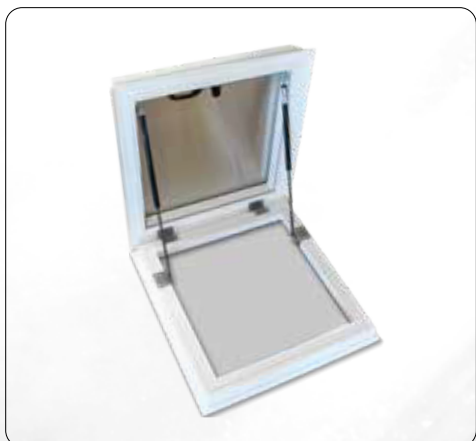

renovation set ACG opaque hatch on the subframe, roof access-pneu. pist, locking

Code	Description	Price in euros
BOX1000385	BOX ACG-HA, OPE/RAp Al-PUR-Al, REN h5V A60x60 B60x60	€ 413,61
BOX1000386	BOX ACG-HA OPE/RAp Al-PUR-Al, REN h5V A60x90 B60x90	€ 449,73
BOX1000387	BOX ACG-HA OPE/RAp Al-PUR-Al, REN h5V A70x70 B70x70	€ 438,47
BOX1000388	BOX ACG-HA OPE/RAp Al-PUR-Al, REN h5V A70x100 B70x100	€ 478,59
BOX1000389	BOX ACG-HA OPE/RAp Al-PUR-Al, REN h5V A75x120 B75x120	€ 518,51
BOX1000390	BOX ACG-HA OPE/RAp Al-PUR-Al, REN h5V A80x80 B80x80	€ 464,82
BOX1000391	BOX ACG-HA OPE/RAp Al-PUR-Al, REN h5V A80x130 B80x130	€ 556,94
BOX1000392	BOX ACG-HA OPE/RAp Al-PUR-Al, REN h5V A90x90 B90x90	€ 499,69
BOX1000393	BOX ACG-HA OPE/RAp Al-PUR-Al, REN h5V A90x120 B90x120	€ 594,86
BOX1000394	BOX ACG-HA OPE/RAp Al-PUR-Al, REN h5V A90x150 B90x150	€ 671,41
BOX1000395	BOX ACG-HA OPE/RAp Al-PUR-Al, REN h5V A100x100 B100x100	€ 563,10
BOX1000396	BOX ACG-HA OPE/RAp Al-PUR-Al, REN h5V A100x130 B100x130	€ 631,30
BOX1000397	BOX ACG-HA OPE/RAp Al-PUR-Al, REN h5V A100x150 B100x150	€ 704,31
BOX1000398	BOX ACG-HA OPE/RAp Al-PUR-Al, REN h5V A120x120 B120x120	€ 652,16